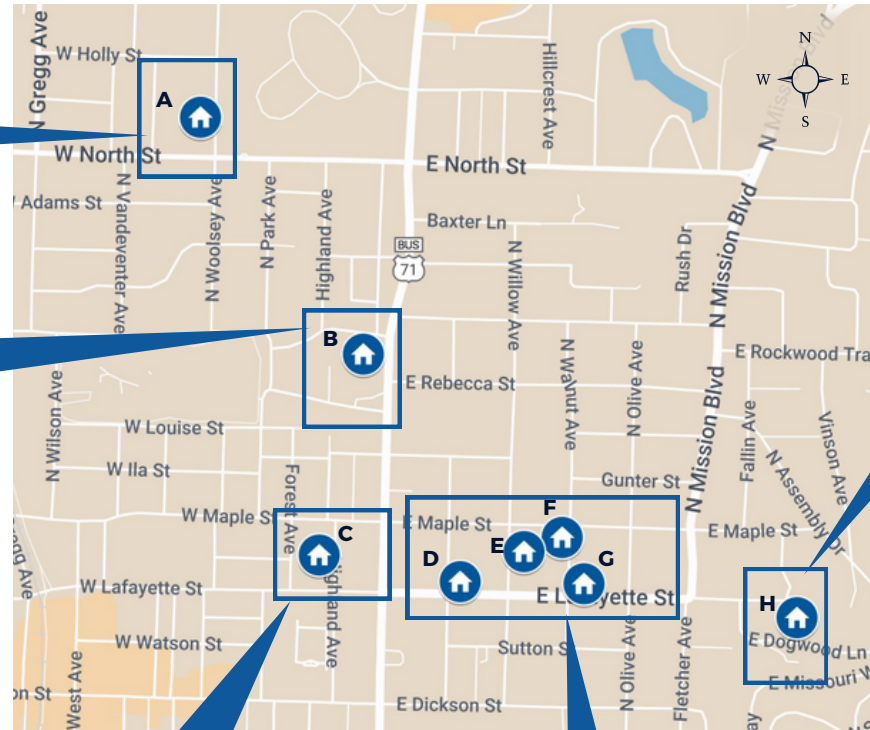

# TOUR OF HOMES

WASHINGTON ELEMENTARY

SATURDAY, MAY 4, 2024 | 12 - 5 PM

Parking is available in the UAMS lot across from 1101 N Woolsey Ave.

Limited street parking is available on Prospect St. or in the Fayetteville Chiropractic lot at Prospect & College

Tanglewood Ave. between Maple St. and Lafayette Ave. is one way. Street parking is available on the south side of Lafayette Ave. between Tanglewood Ave. & Dogwood Ln.

Street parking is available on the west side of Highland Ave. in front of Washington Elementary and in the west half of lot at Lafayette St. & Highland Ave.

Parking is allowed on both sides of Washington & Willow Streets. Parking is allowed on the west side of Walnut St **only** between Lafayette & Maple St. and on the east side only between Lafayette & Sutton.

*These tour sites are in close proximity; you are encouraged to park and walk.*