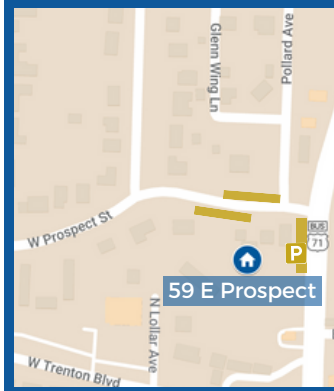

# TOUR OF HOMES

WASHINGTON ELEMENTARY

SATURDAY, MAY 4, 2024 | 12 - 5 PM

Parking is available in the UAMS lot across from 1101 N Woolsey Ave.

Limited street parking is available on Prospect St. or in the Fayetteville Chiropractic lot at Prospect & College

Tanglewood Ave. between Maple St. and Lafayette Ave. is one way. Street parking is available on the south side of Lafayette Ave. between Tanglewood Ave. & Dogwood Ln.

Street parking is available on the west side of Highland Ave. in front of Washington Elementary and in the west half of lot at Lafayette St. & Highland Ave.

Parking is allowed on both sides of Washington & Willow Streets. Parking is allowed on the west side of Walnut St **only** between Lafayette & Maple St. and on the east side only between Lafayette & Sutton.

*These tour sites are in close proximity; you are encouraged to park and walk.*