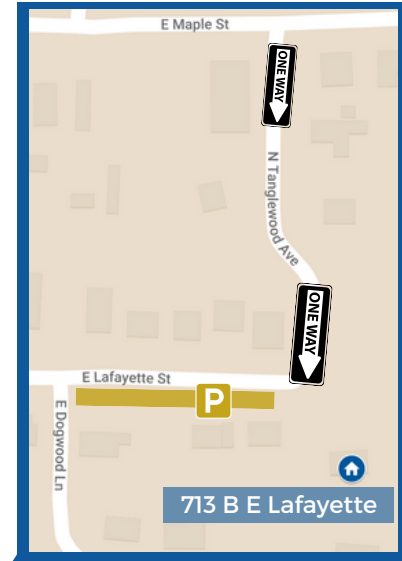

# TOUR OF HOMES

WASHINGTON ELEMENTARY

SATURDAY, MAY 4, 2024 | 12 - 5 PM

Parking is available in the UAMS lot across from 1101 N Woolsey Ave.

Limited street parking is available on Prospect St. or in the Fayetteville Chiropractic lot at Prospect & College

Tanglewood Ave. between Maple St. and Lafayette Ave. is one way. Street parking is available on the south side of Lafayette Ave. between Tanglewood Ave. & Dogwood Ln.

Street parking is available on the west side of Highland Ave. in front of Washington Elementary and in the west half of lot at Lafayette St. & Highland Ave.

Parking is allowed on both sides of Washington & Willow Streets. Parking is allowed on the west side of Walnut St **only** between Lafayette & Maple St. and on the east side only between Lafayette & Sutton.

*These tour sites are in close proximity; you are encouraged to park and walk.*