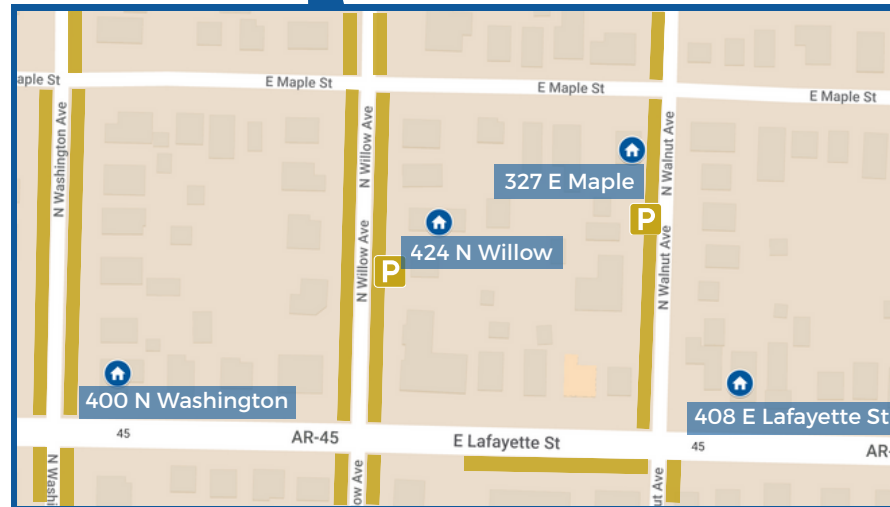

# TOUR OF HOMES

WASHINGTON ELEMENTARY

SATURDAY, MAY 4, 2024 | 12 - 5 PM

Parking is available in the UAMS lot across from 1101 N Woolsey Ave.

Limited street parking is available on Prospect St. or in the Fayetteville Chiropractic lot at Prospect & College

Tanglewood Ave. between Maple St. and Lafayette Ave. is one way. Street parking is available on the south side of Lafayette Ave. between Tanglewood Ave. & Dogwood Ln.

Street parking is available on the west side of Highland Ave. in front of Washington Elementary and in the west half of lot at Lafayette St. & Highland Ave.

Parking is allowed on both sides of Washington & Willow Streets. Parking is allowed on the west side of Walnut St **only** between Lafayette & Maple St. and on the east side only between Lafayette & Sutton.

*These tour sites are in close proximity; you are encouraged to park and walk.*