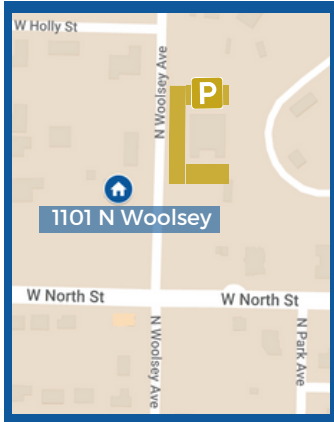

# TOUR OF HOMES

WASHINGTON ELEMENTARY

SATURDAY, MAY 4, 2024 | 12 - 5 PM

Parking is available in the UAMS lot across from 1101 N Woolsey Ave.

Limited street parking is available on Prospect St. or in the Fayetteville Chiropractic lot at Prospect & College

Tanglewood Ave. between Maple St. and Lafayette Ave. is one way. Street parking is available on the south side of Lafayette Ave. between Tanglewood Ave. & Dogwood Ln.

Street parking is available on the west side of Highland Ave. in front of Washington Elementary and in the west half of lot at Lafayette St. & Highland Ave.

Parking is allowed on both sides of Washington & Willow Streets. Parking is allowed on the west side of Walnut St **only** between Lafayette & Maple St. and on the east side only between Lafayette & Sutton.

*These tour sites are in close proximity; you are encouraged to park and walk.*